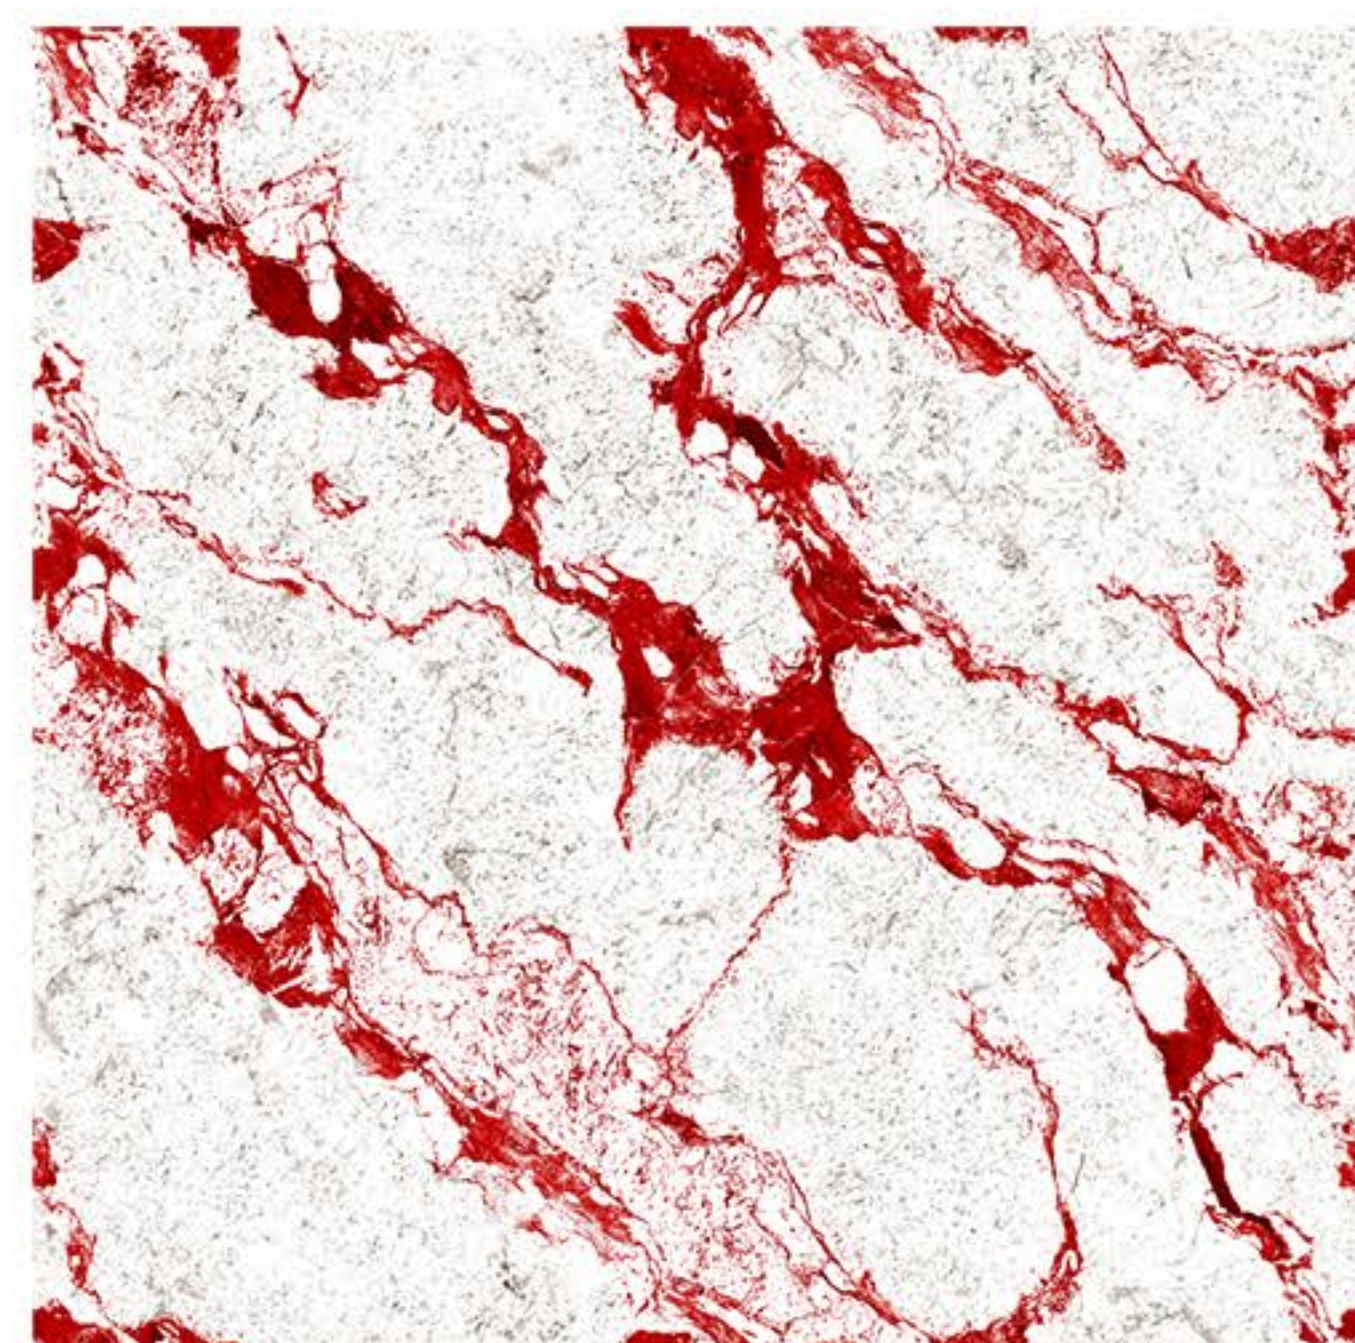

17027

FINISH  
Matt

SIZE  
600x600mm

TYPE  
Floor

SERIES  
CARVING

CORPO  
TILES

17028

FINISH  
Matt