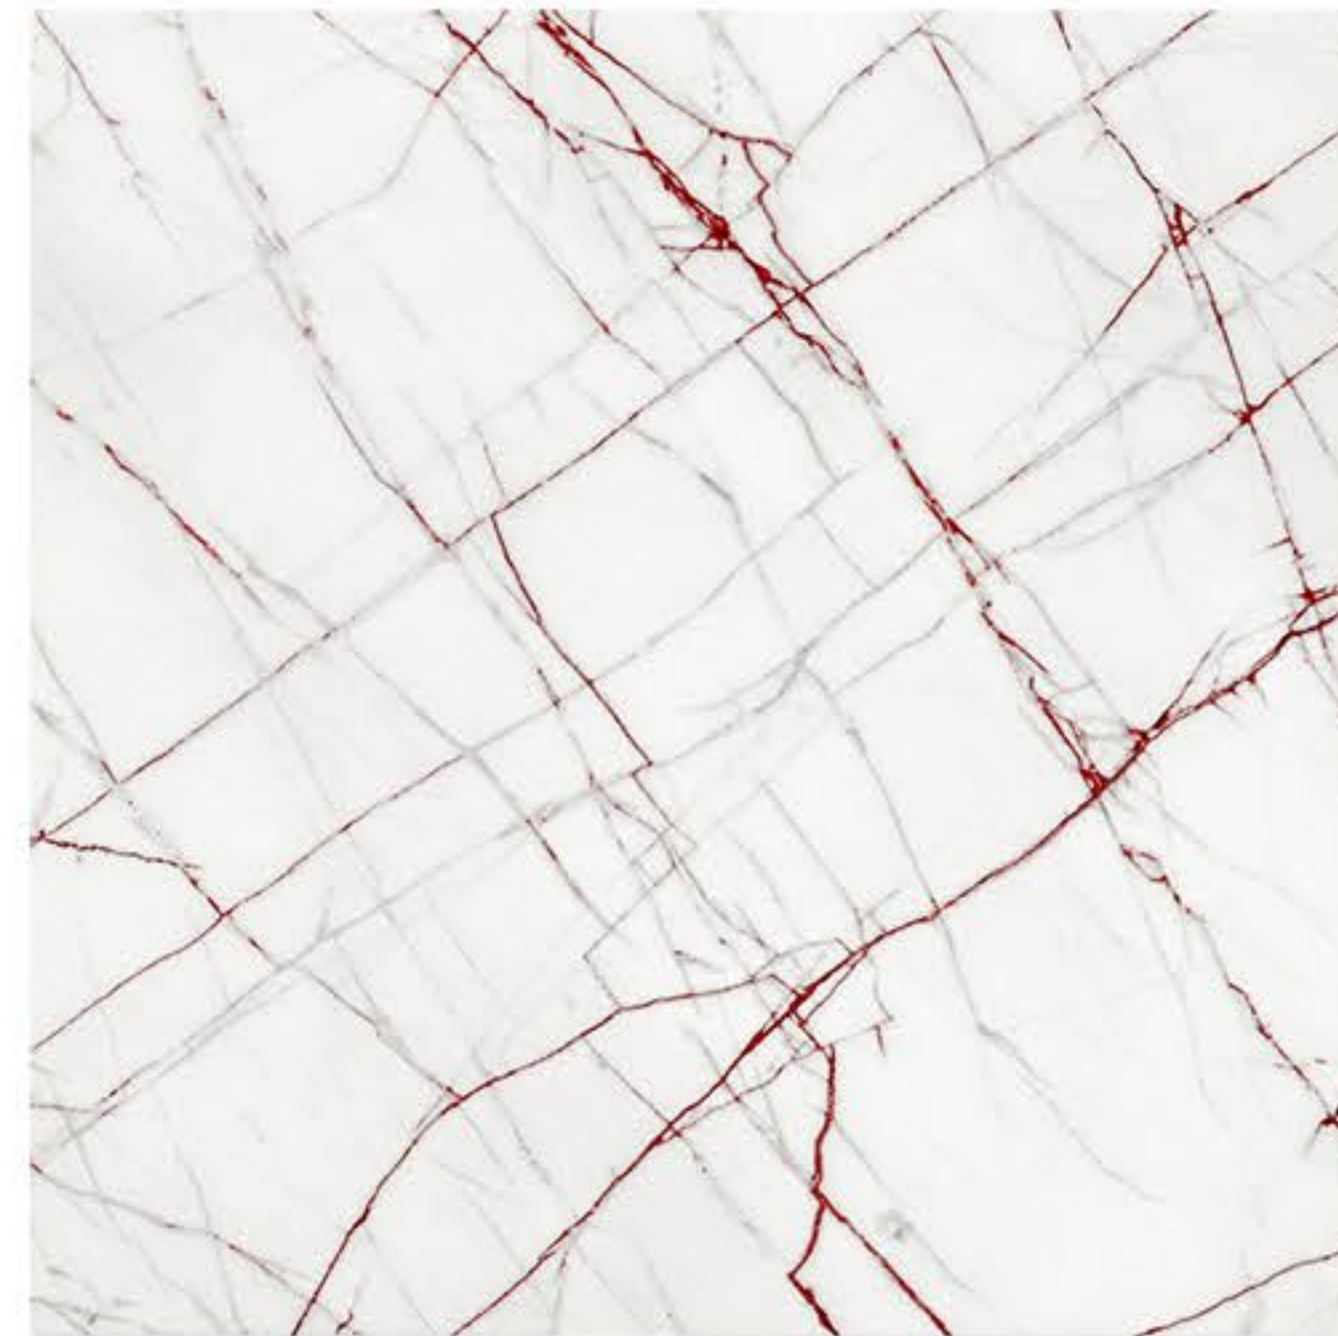

FINISH
Matt

SIZE
600x600mm

TYPE
Floor

SERIES
CARVING