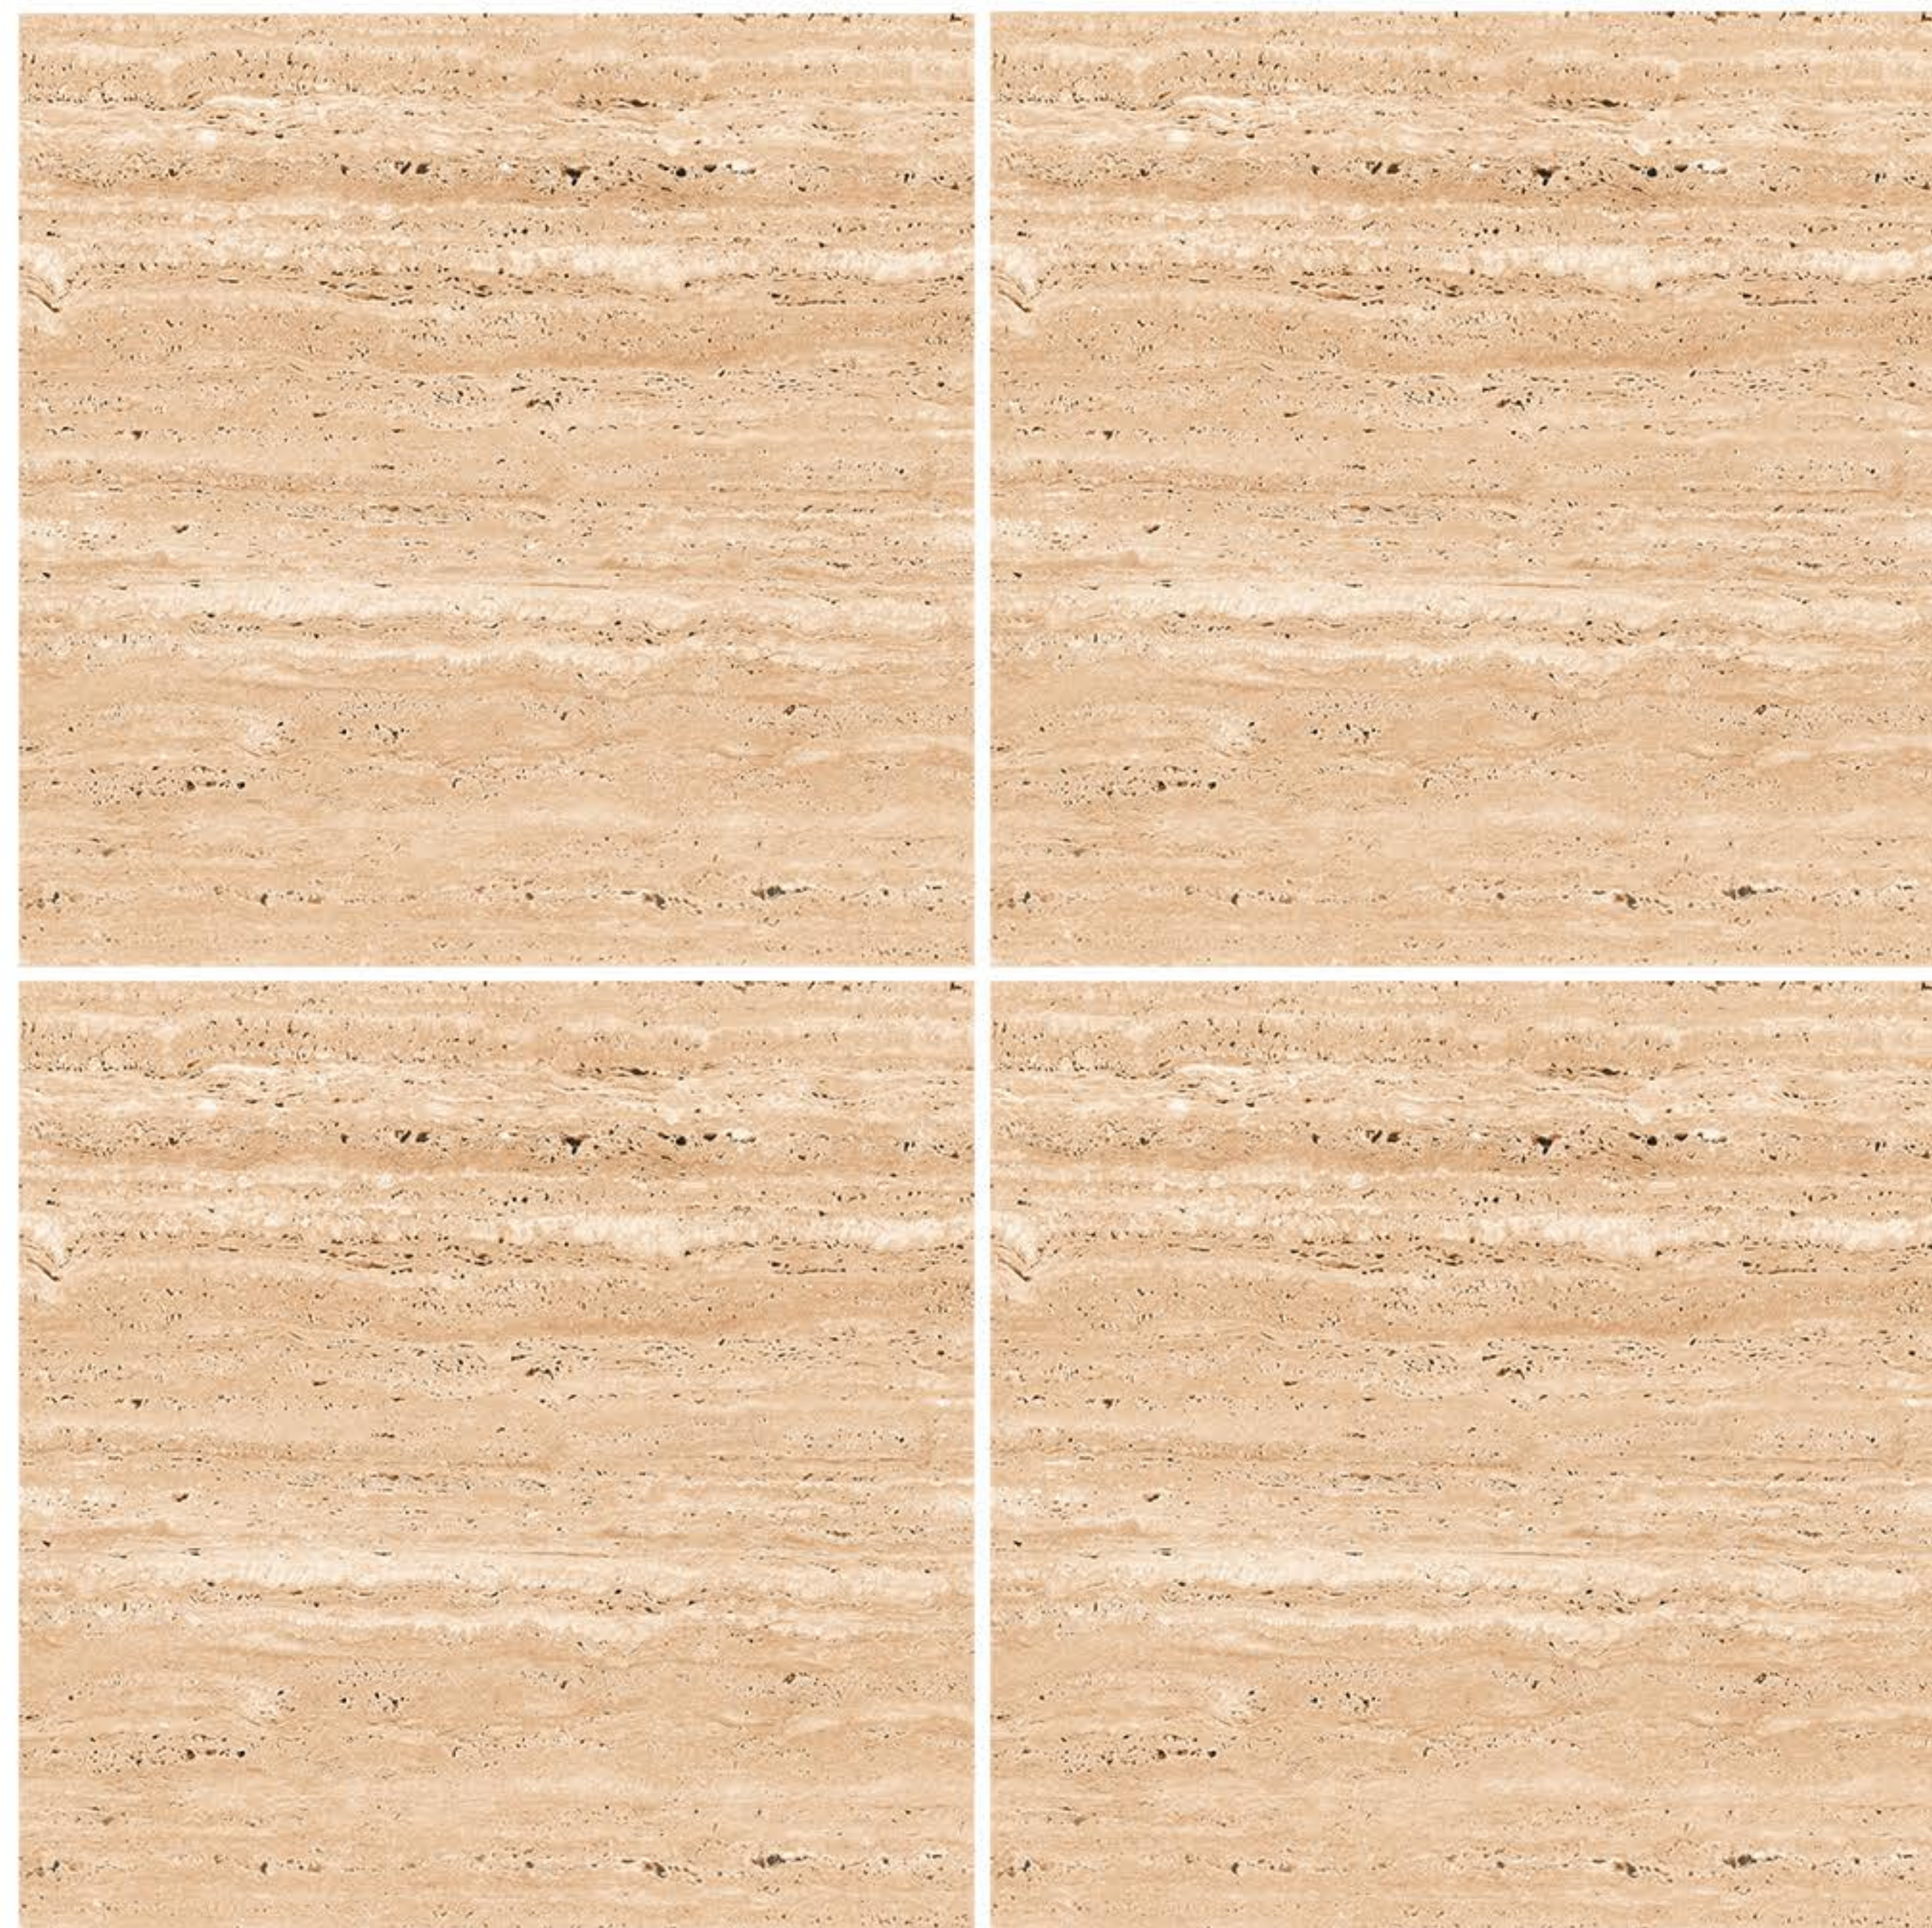

FINISH
Matt

SIZE
600x600mm

TYPE
Floor

SERIES
CARVING

17007