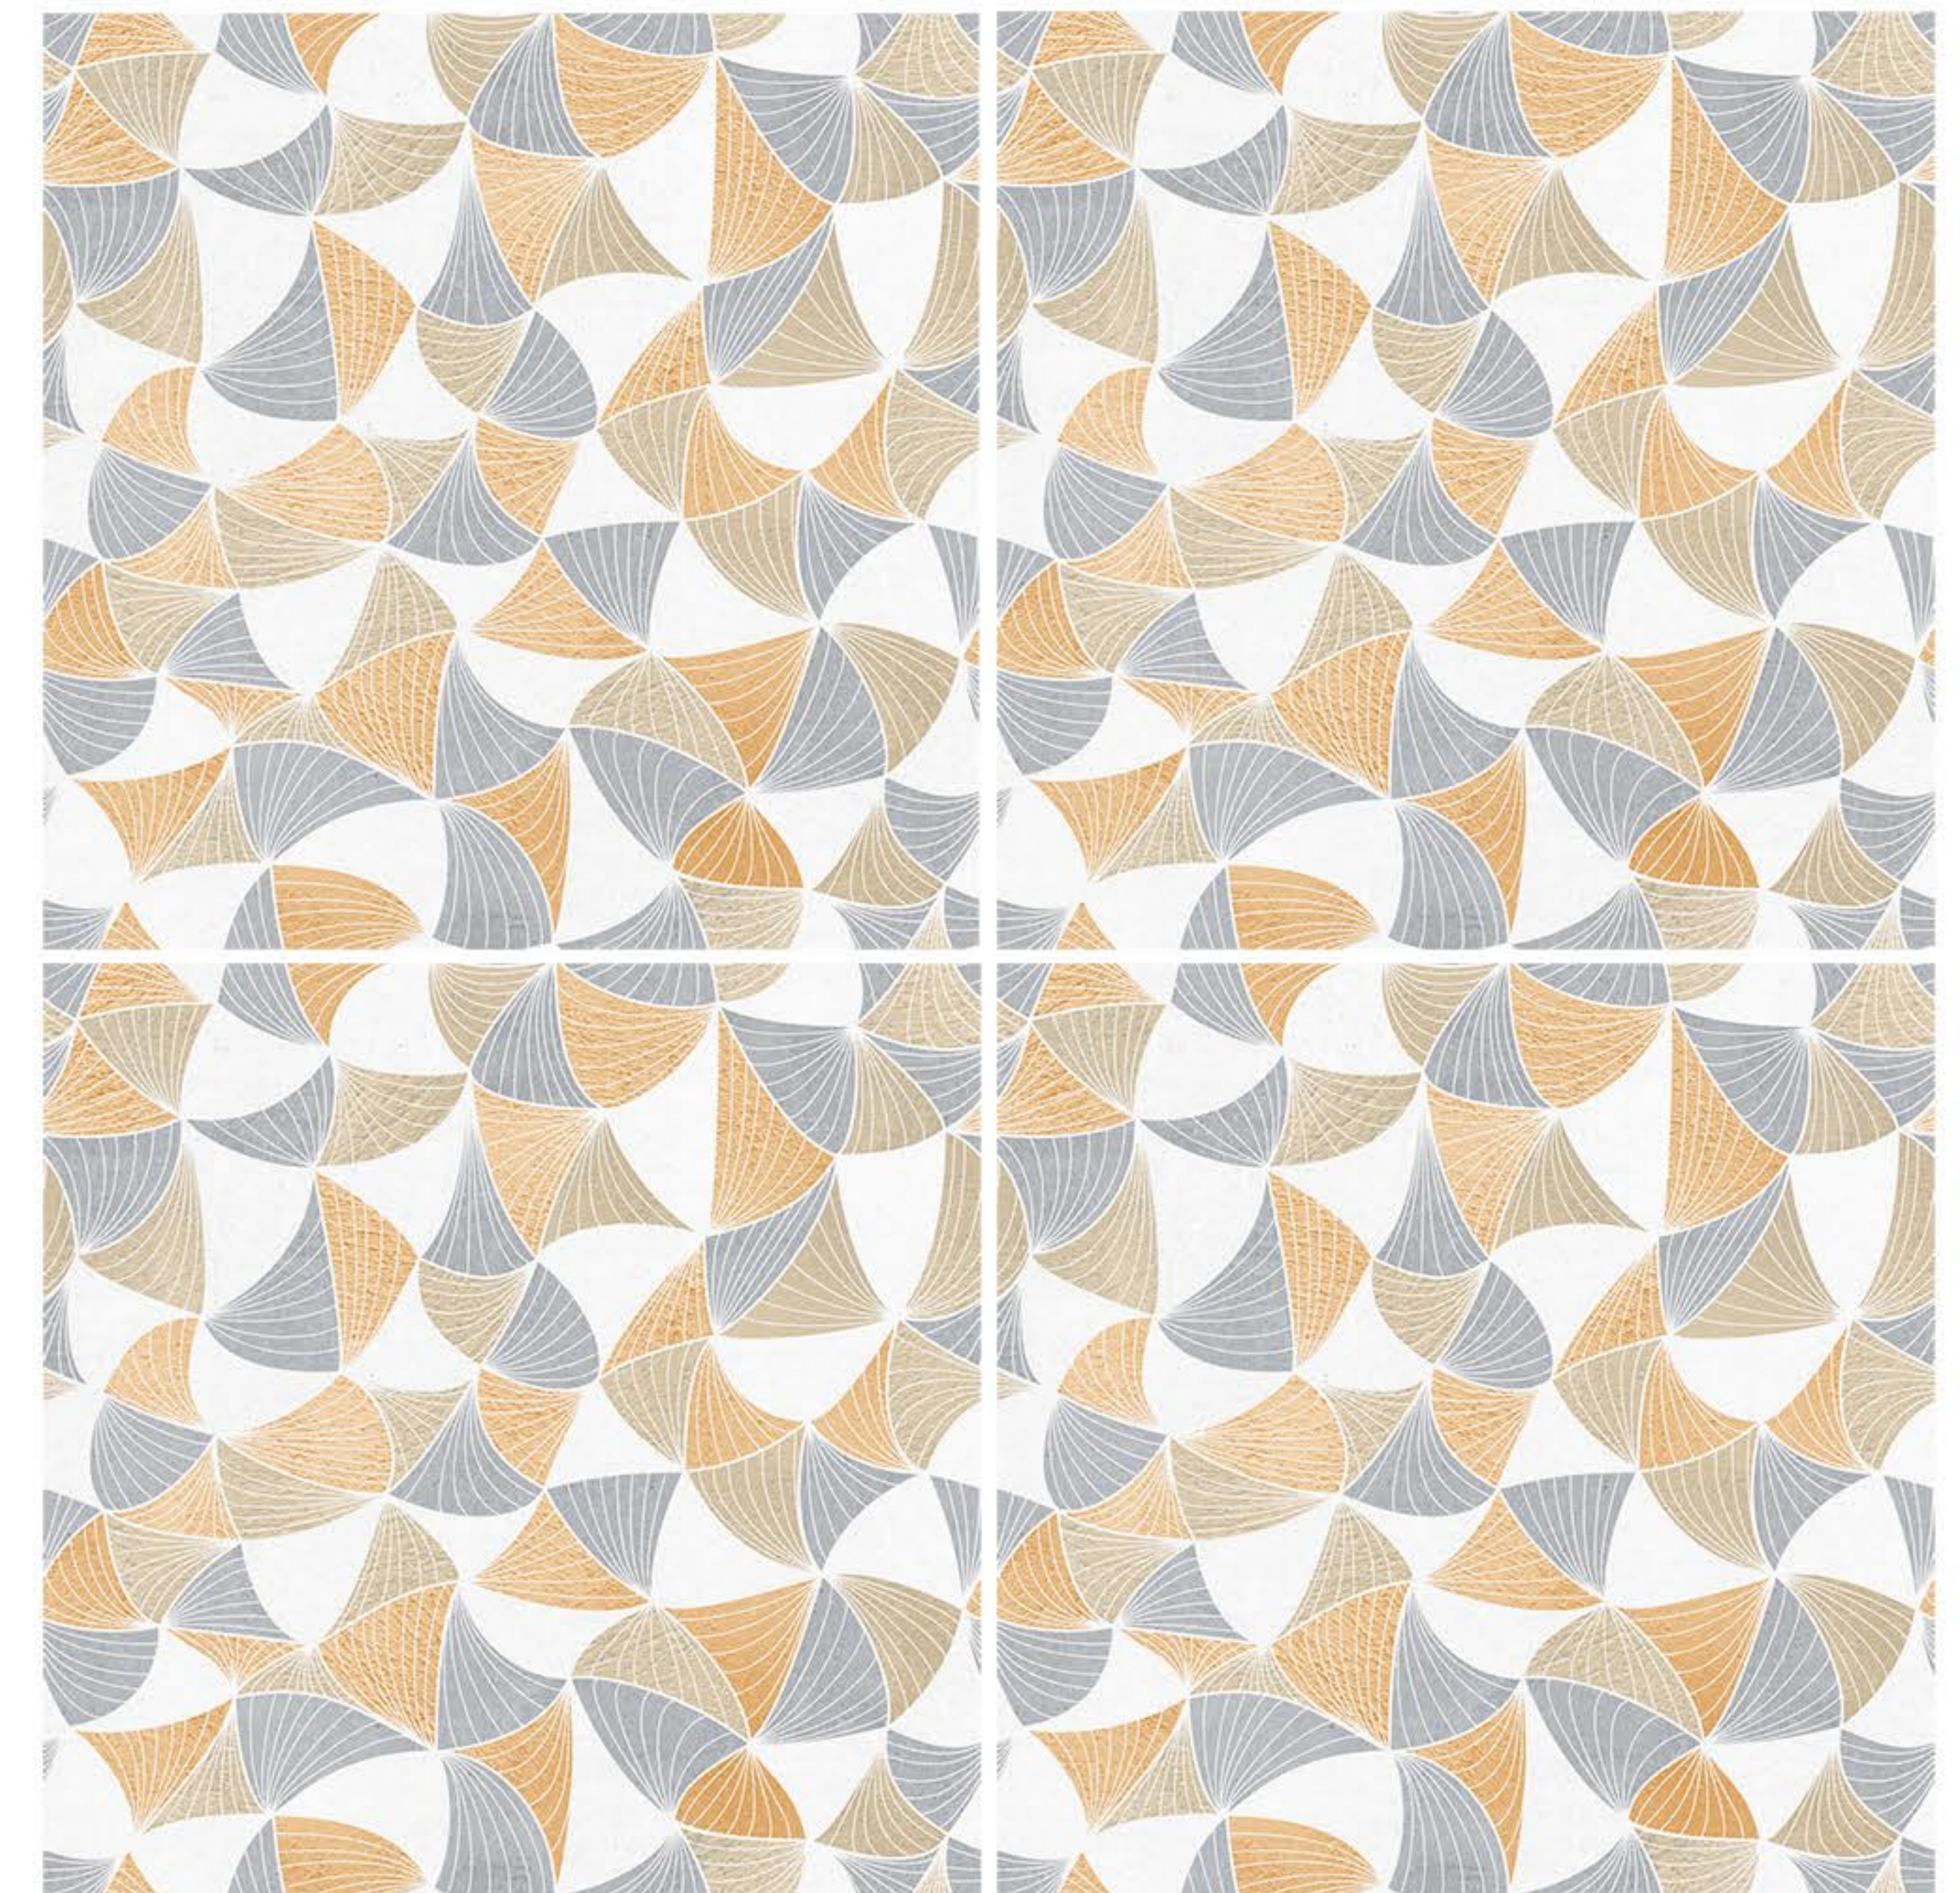

SERIES  
CARVING

CORPO  
TILES

17015

FINISH  
Matt

SIZE  
600x600mm

TYPE  
Floor

SERIES  
CARVING

17016