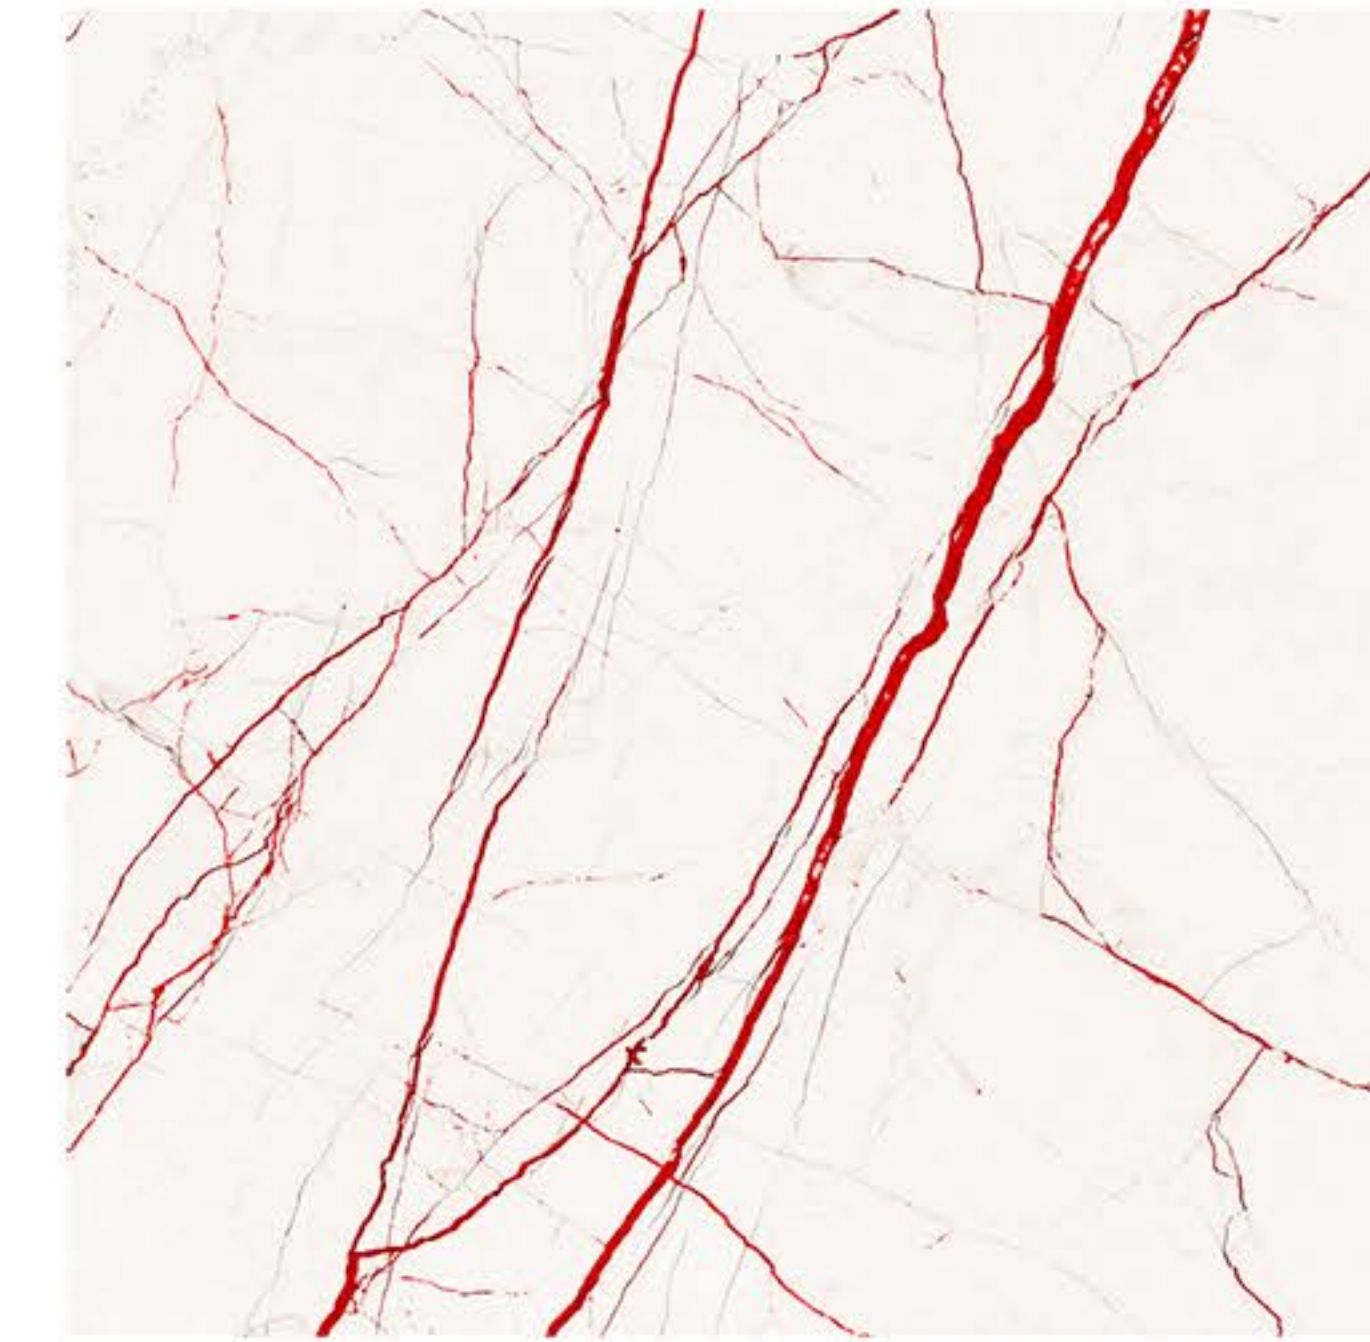

FINISH
Matt

SIZE
600x600mm

TYPE
Floor

SERIES
CARVING