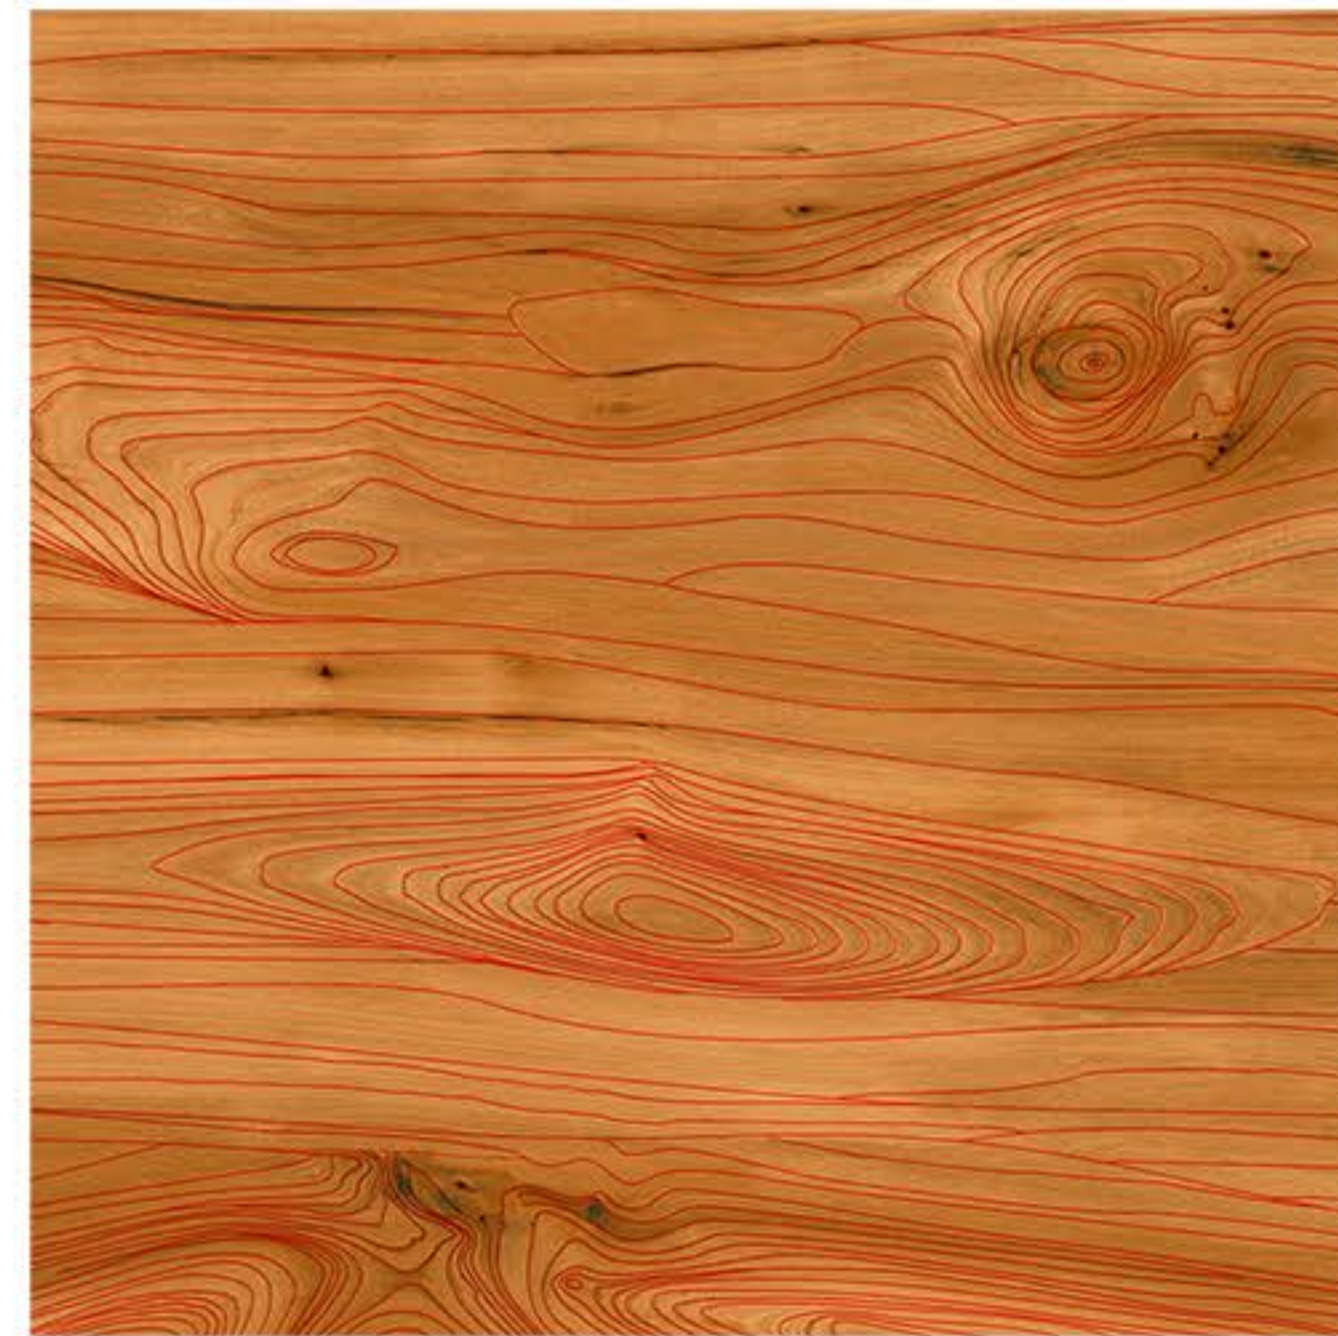

FINISH  
Matt

SIZE  
600x600mm

TYPE  
Floor

SERIES  
CARVING

17011

FINISH  
Matt

SIZE  
600x600mm

TYPE  
Floor