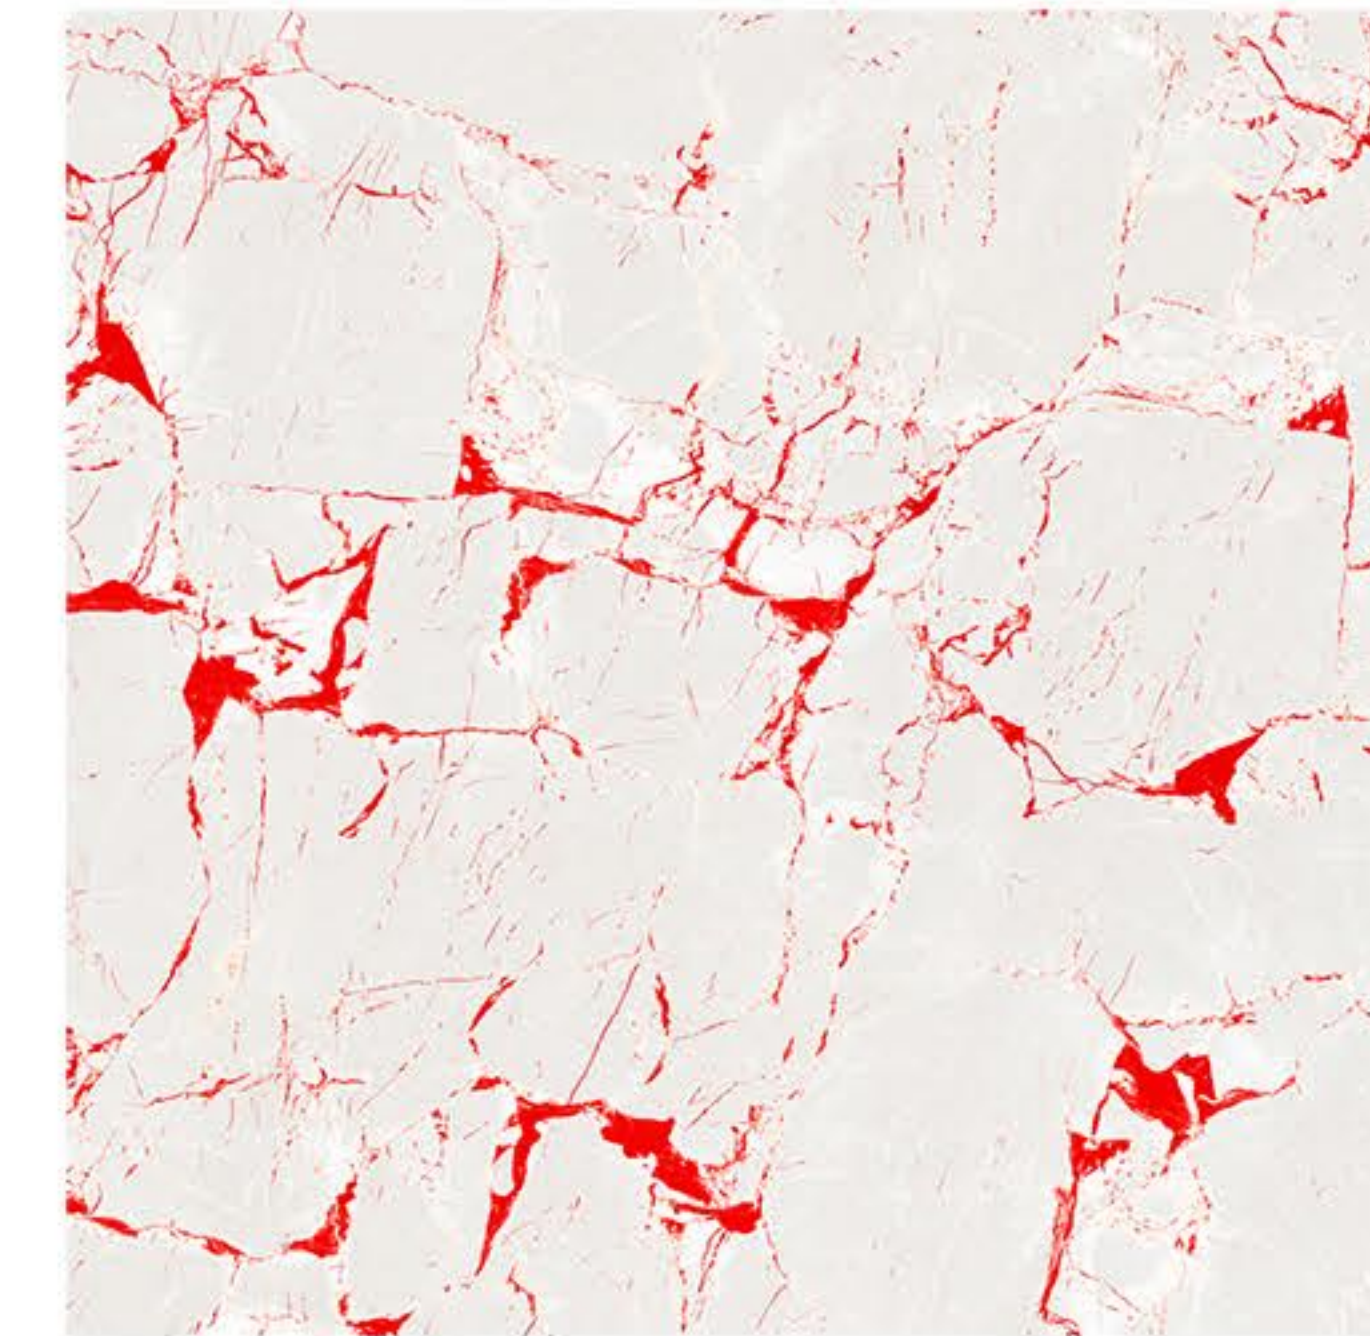

FINISH
Matt

SIZE
600x600mm

TYPE
Floor

SERIES
CARVING