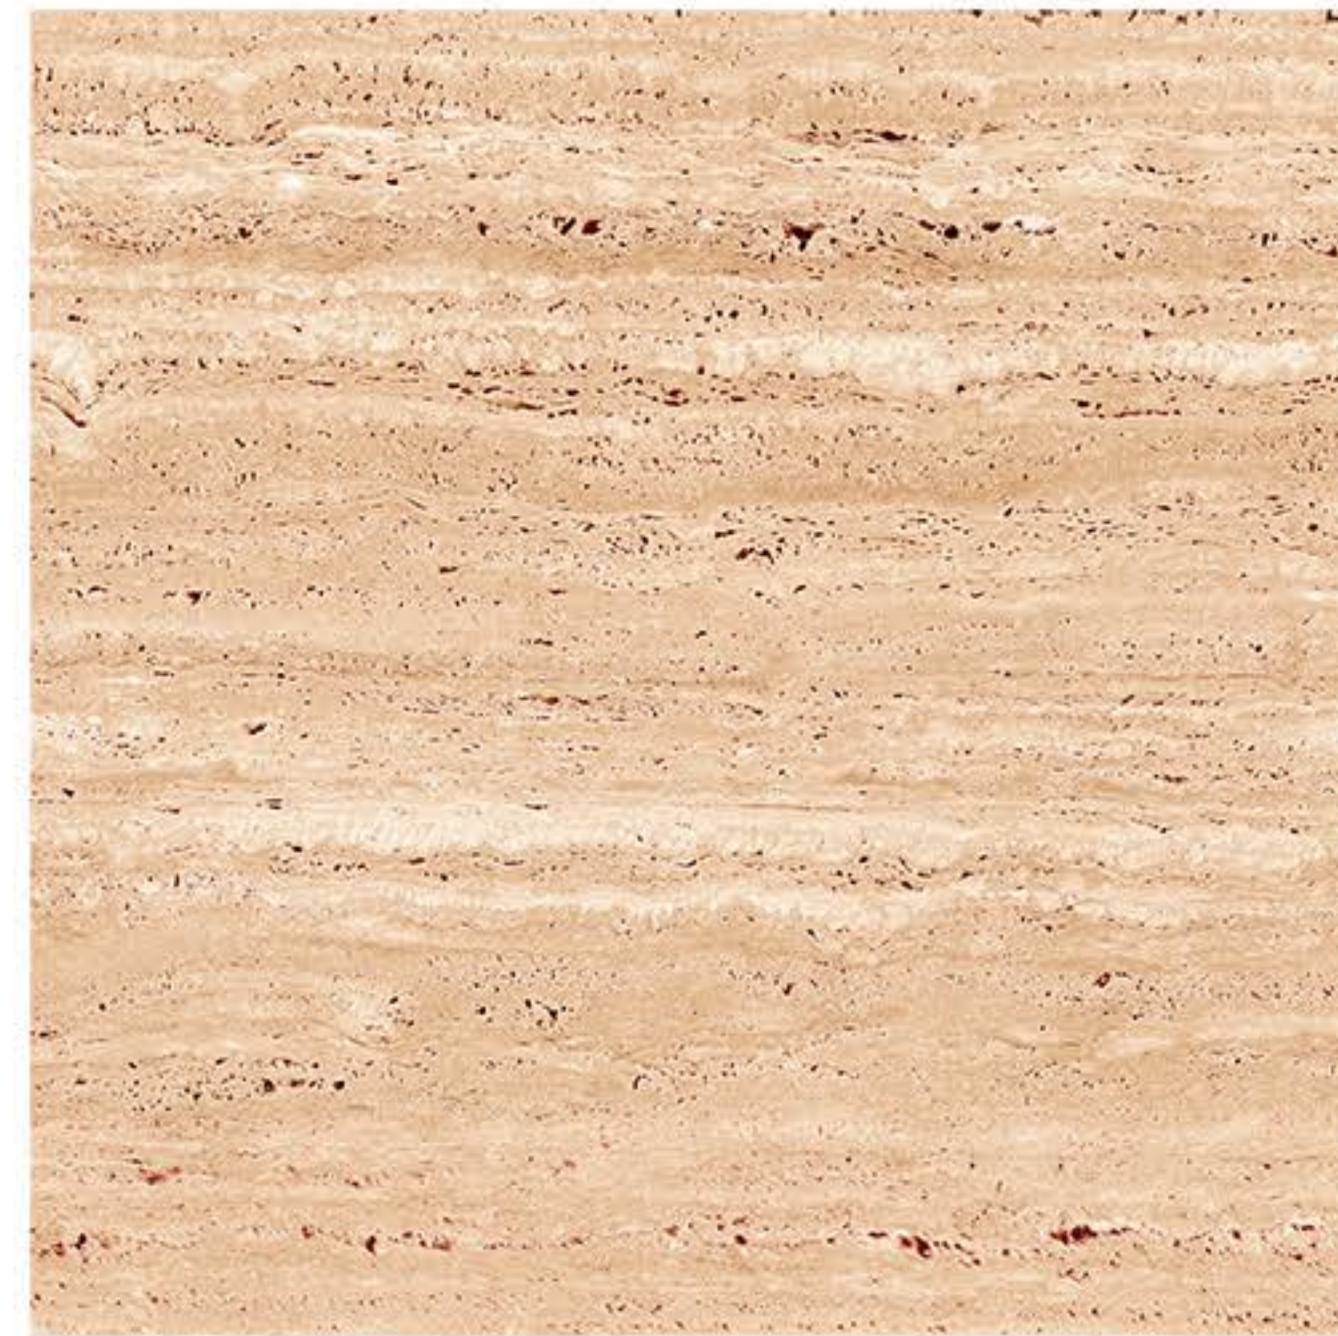

SIZE  
600x600mm

TYPE  
Floor

SERIES  
CARVING

17006

FINISH  
Matt

SIZE  
600x600mm

TYPE  
Floor

SERIES  
CARVING