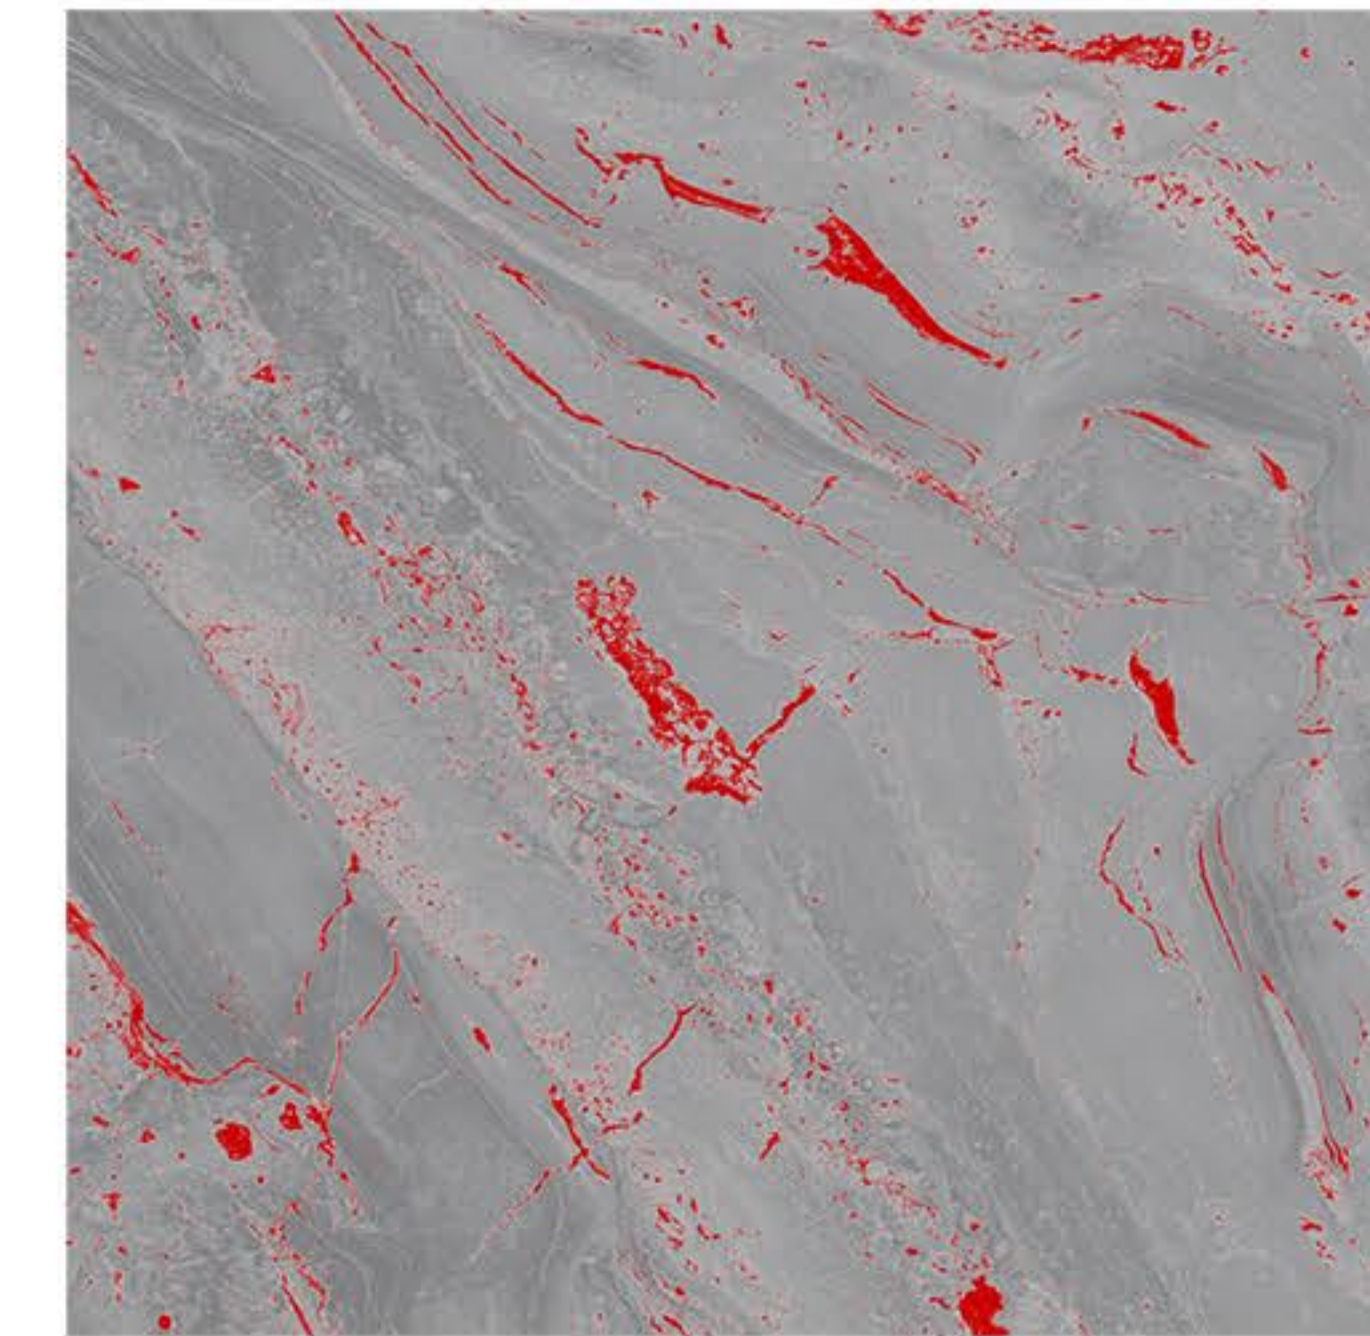

TYPE  
Floor

SERIES  
CARVING

17001

FINISH  
Matt

SIZE  
600x600mm

TYPE  
Floor

SERIES  
CARVING

17002