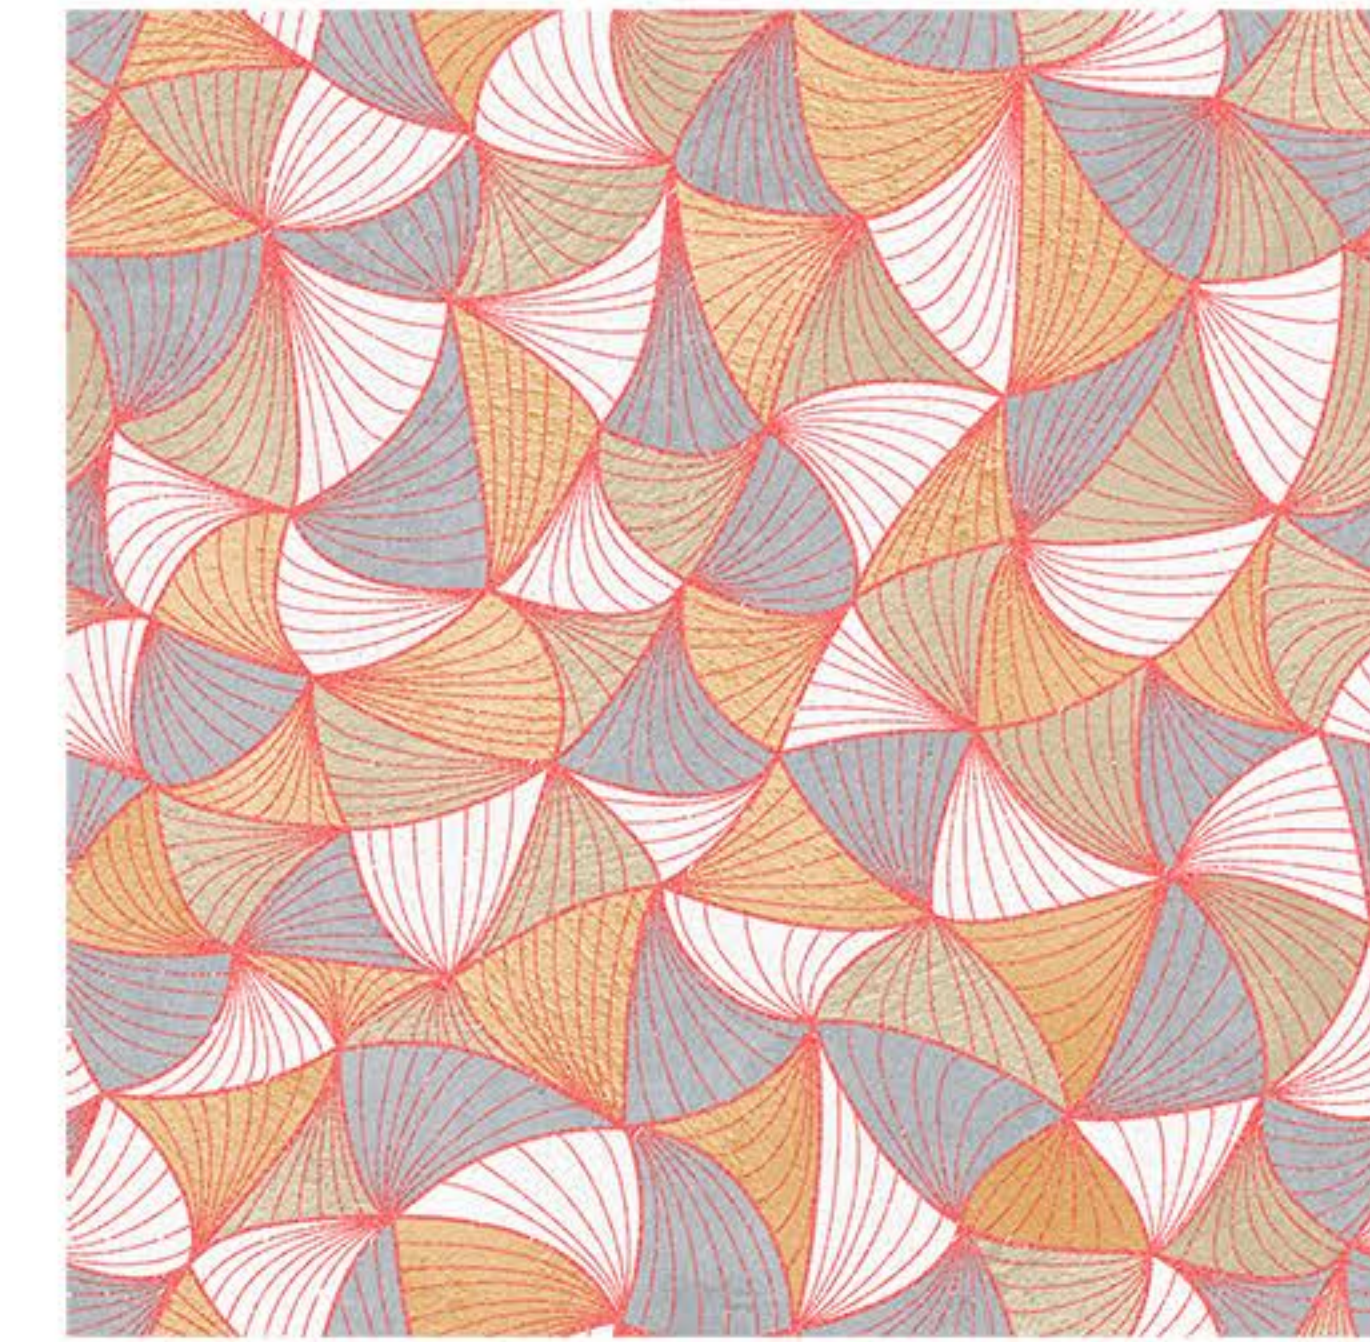

SERIES  
CARVING

CORPO  
TILES

17015

FINISH  
Matt

SIZE  
600x600mm

TYPE  
Floor

SERIES  
CARVING

17016