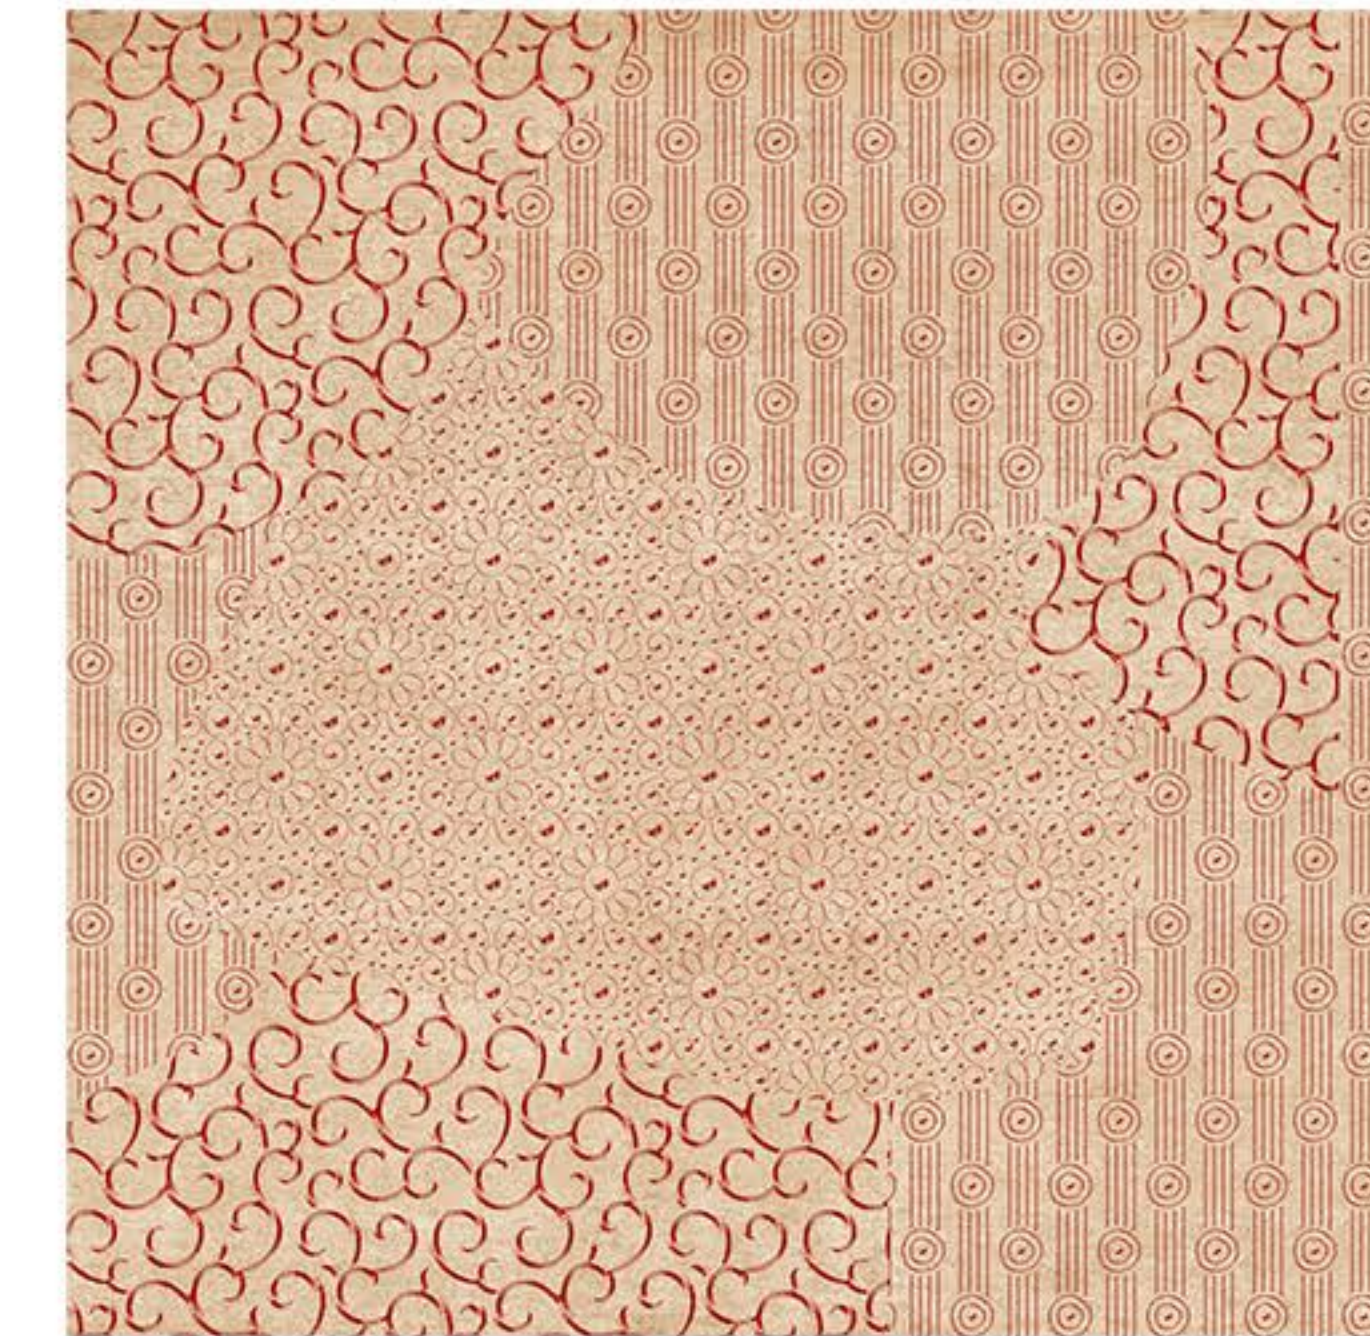

SERIES  
CARVING

17022

FINISH  
Matt

SIZE  
600x600mm

TYPE  
Floor

SERIES  
CARVING

17023

FINISH  
Matt