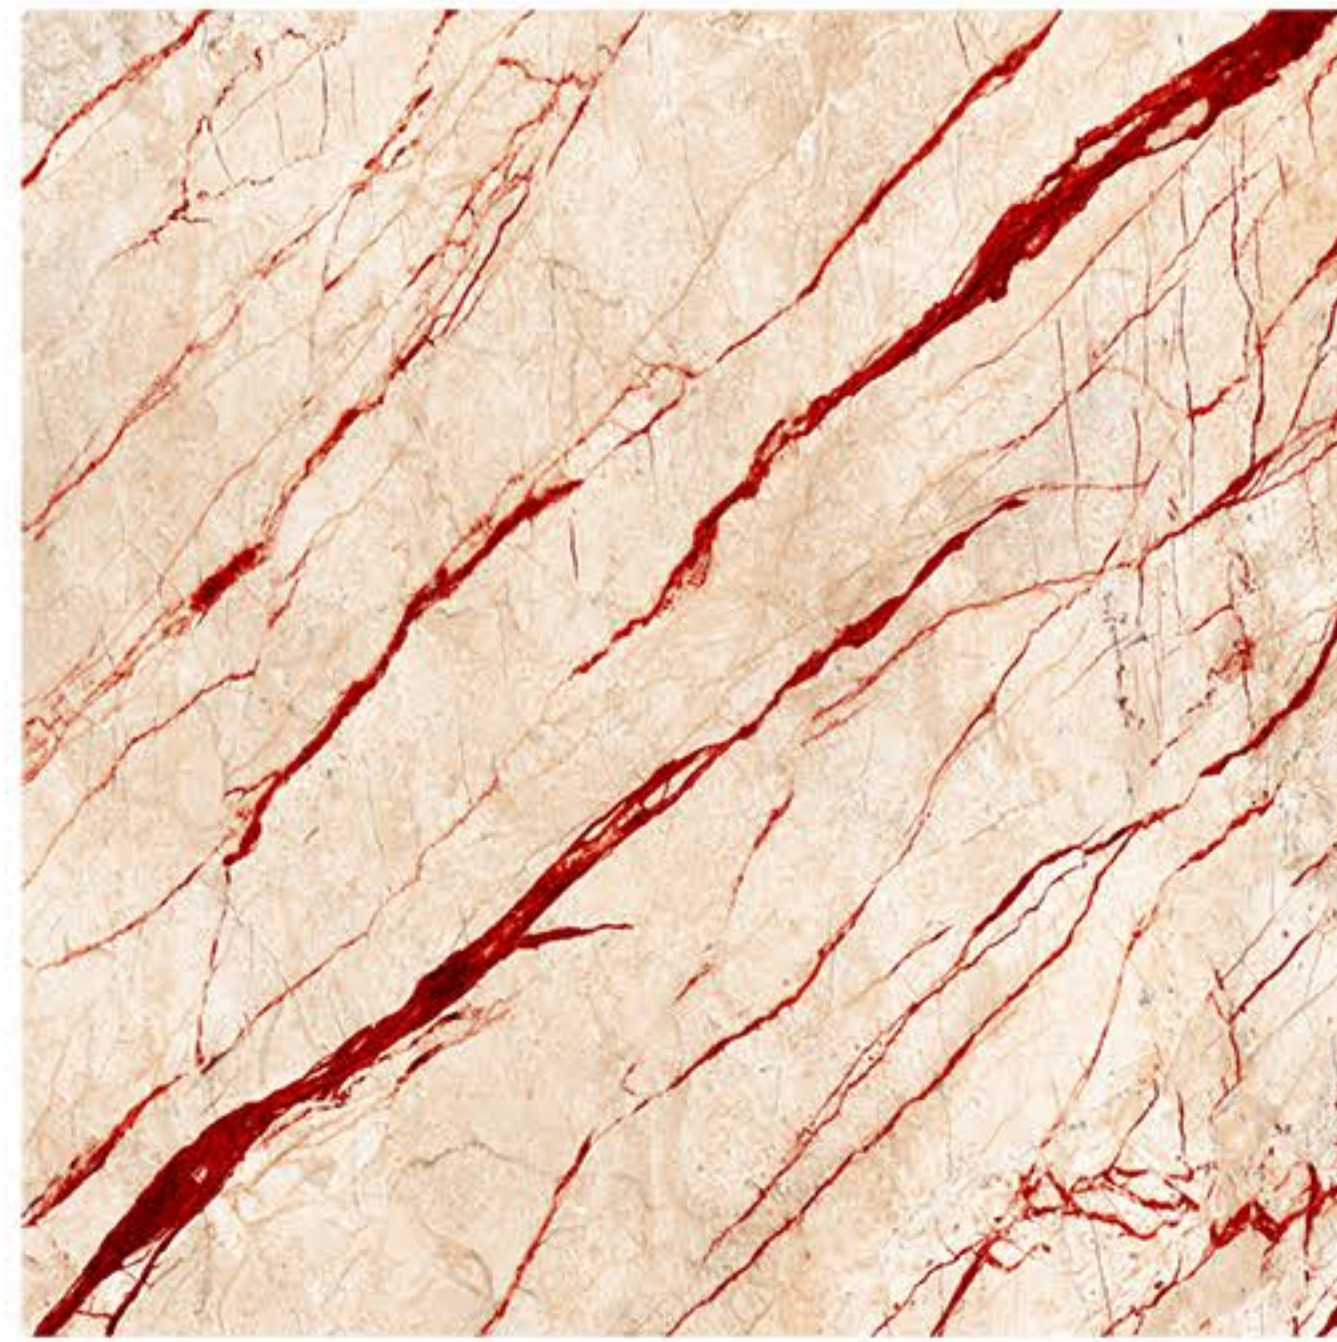

FINISH
Matt

SIZE
600x600mm

TYPE
Floor

SERIES
CARVING