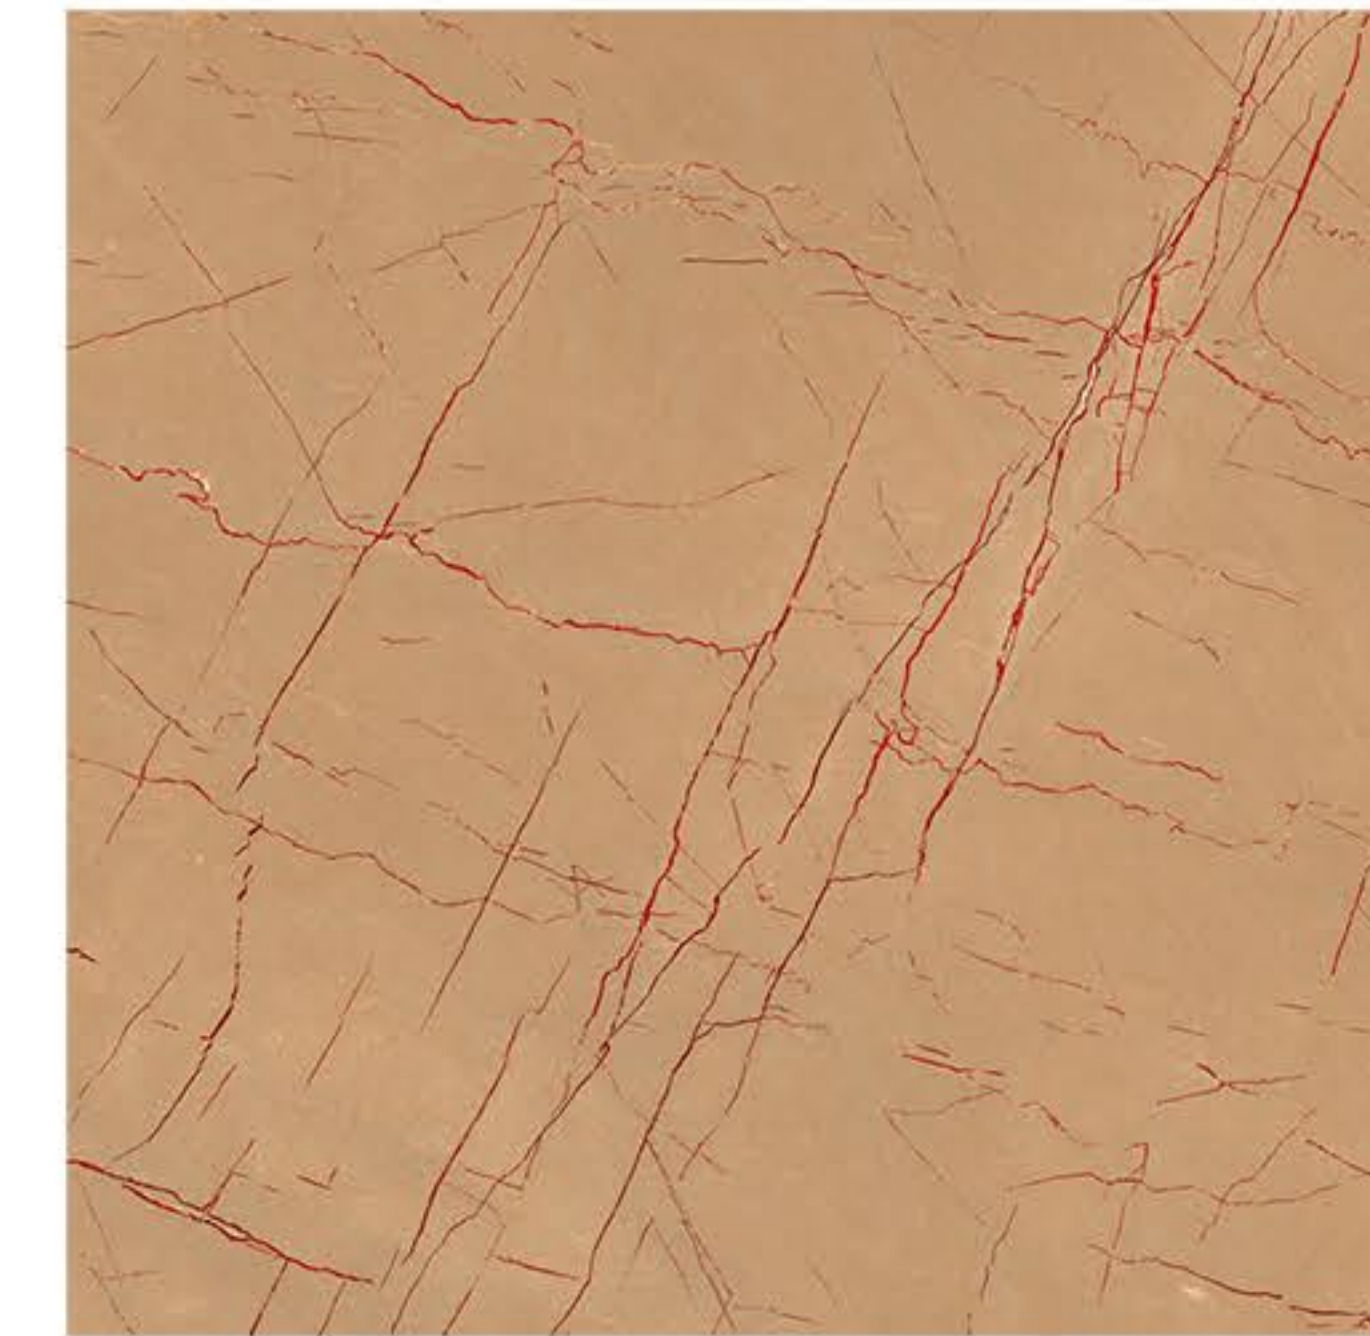

FINISH
Matt

SIZE
600x600mm

TYPE
Floor

SERIES
CARVING