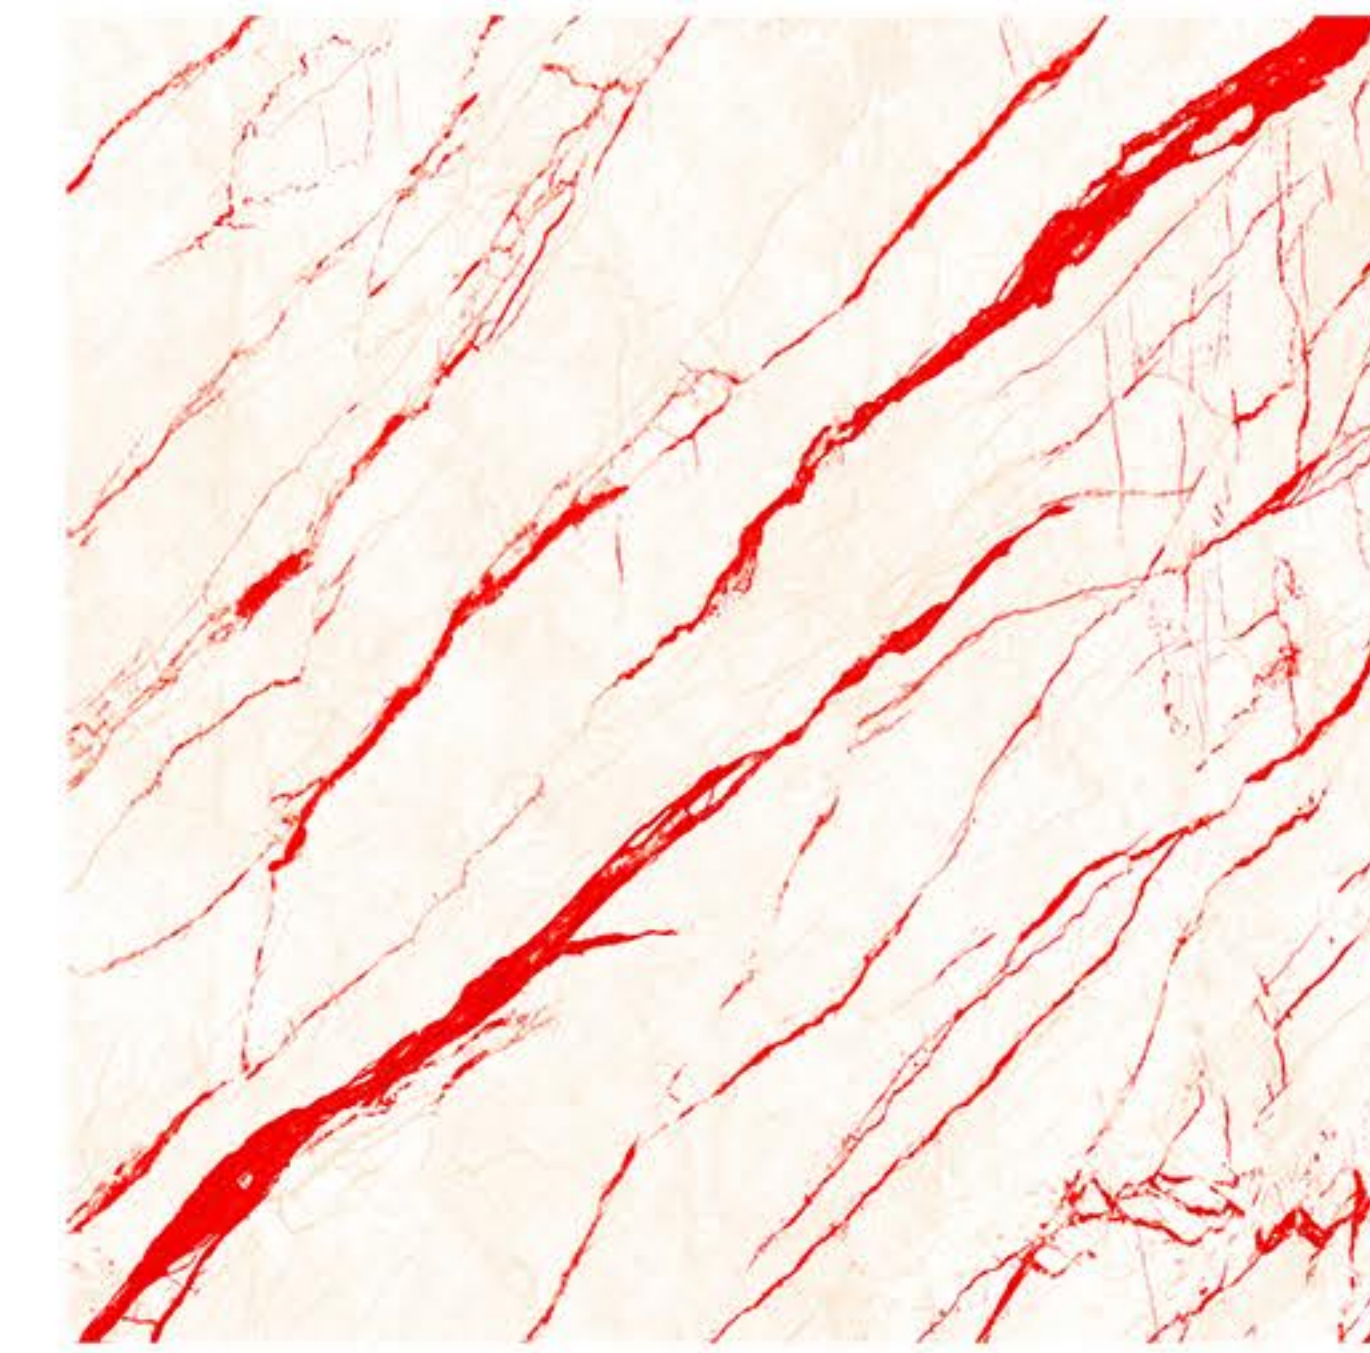

SIZE  
600x600mm

TYPE  
Floor

SERIES  
CARVING

17026

FINISH  
Matt

SIZE  
600x600mm

TYPE  
Floor

SERIES  
CARVING