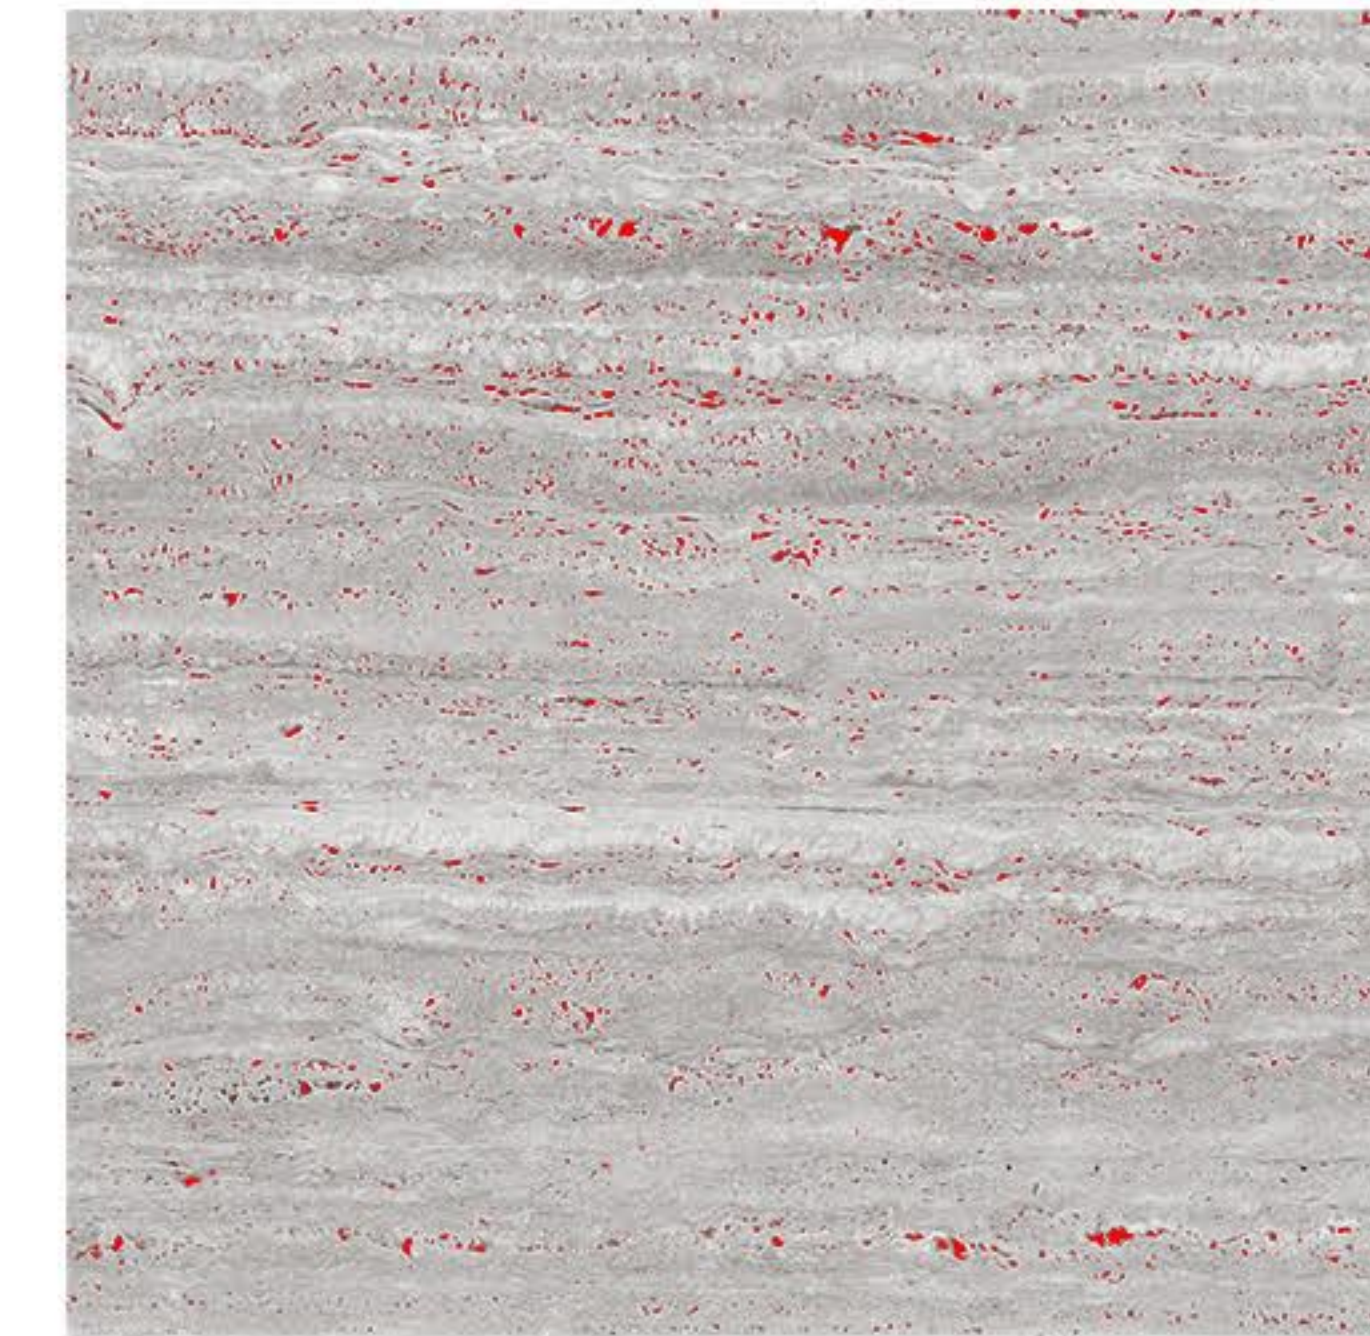

17007

FINISH  
Matt

SIZE  
600x600mm

TYPE  
Floor

SERIES  
CARVING

17008

FINISH  
Matt

SIZE  
600x600mm